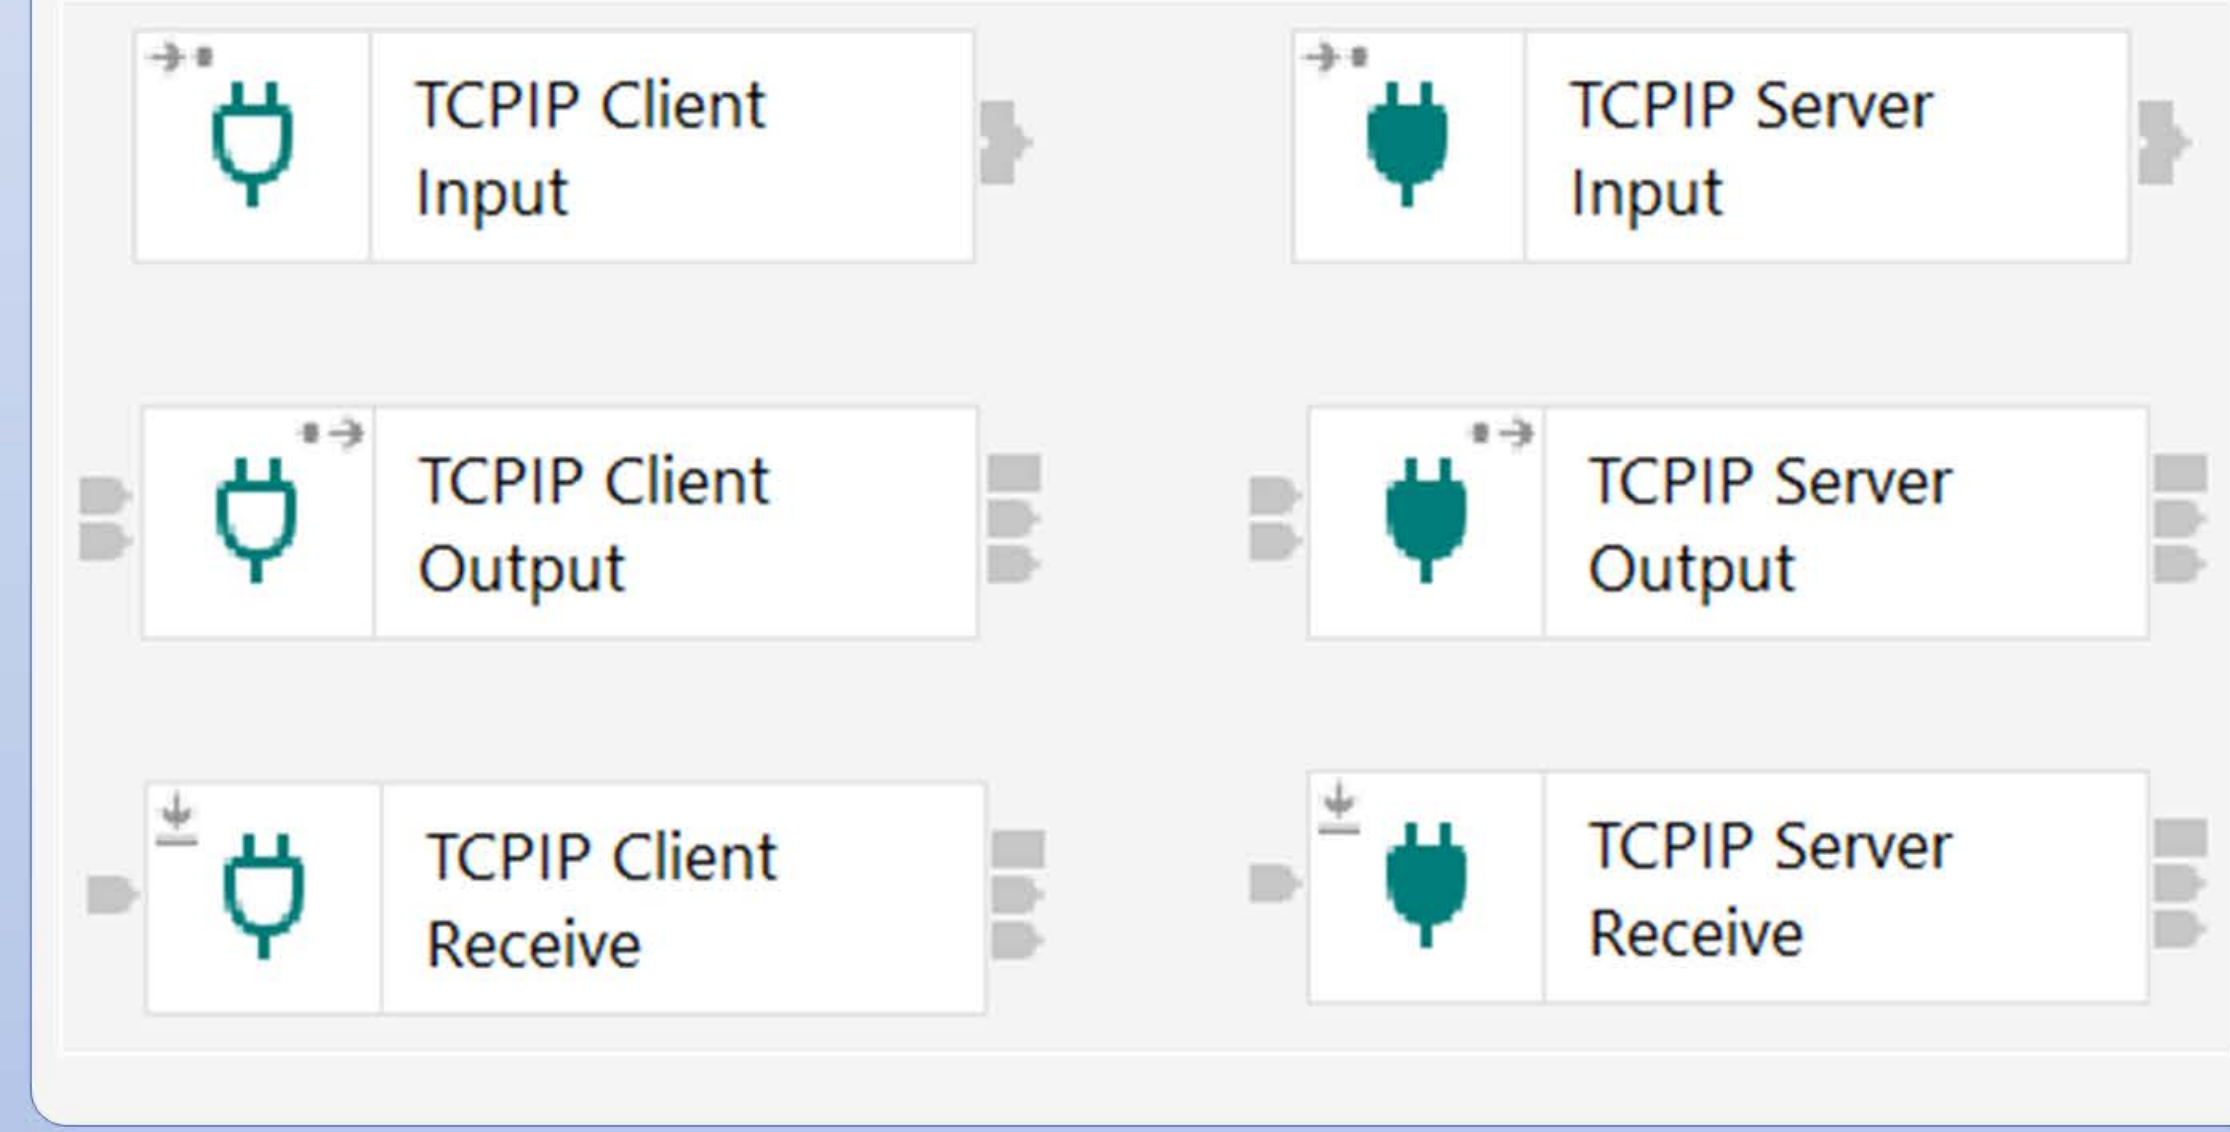

The IBM App Connect Enterprise v12 Message Flow Connector Nodes

REST

IBM ODM

File

LoopBack

Kafka

HTTP

SAP

IBM MQ

JMS

Database

TCPIP

IBM IMS

CORBA

SOAP

IBM Sterling C:D

IBM CICS

Oracle JDEdwards

MQTT

Oracle PeopleSoft

Oracle Siebel

Email

TxMQ
IMAGINE. TRANSFORM. ENGAGE.

Architecture Consulting
Software EOS Support
Software Development Services
Managed Services
Migrations
Modernization
Upgrades

Looking for more?
We work hard to provide our partners with the best information, tools, and resources to make your job easier.

Visit us at TxMQ.com anytime to see all of the resources, articles, webinars, and blogs meant to keep you informed.

info@TxMQ.com
www.TxMQ.com
(716) 636-0070