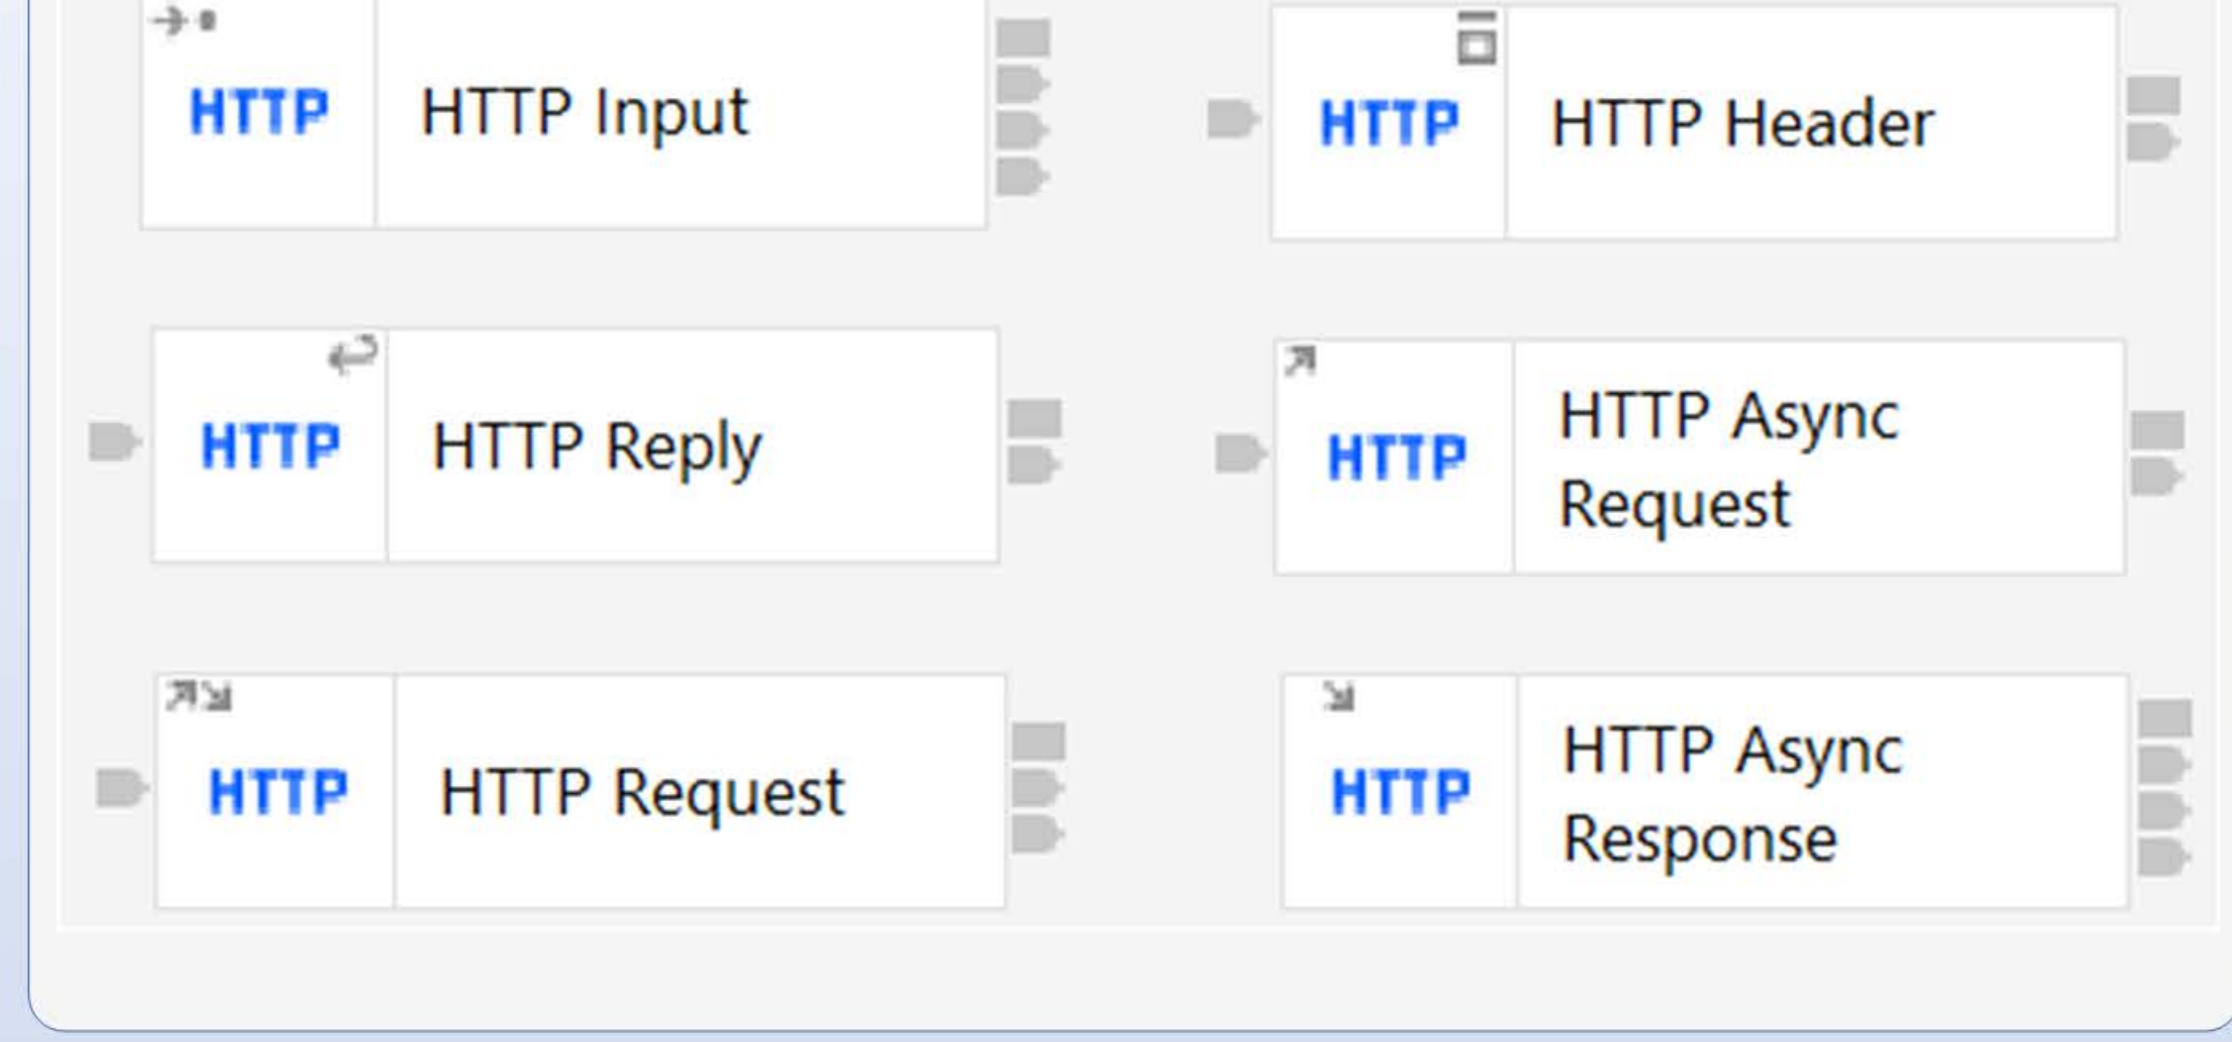

The IBM App Connect Enterprise v12 Message Flow Connector Nodes

REST

IBM ODM

File

LoopBack

Kafka

HTTP

SAP