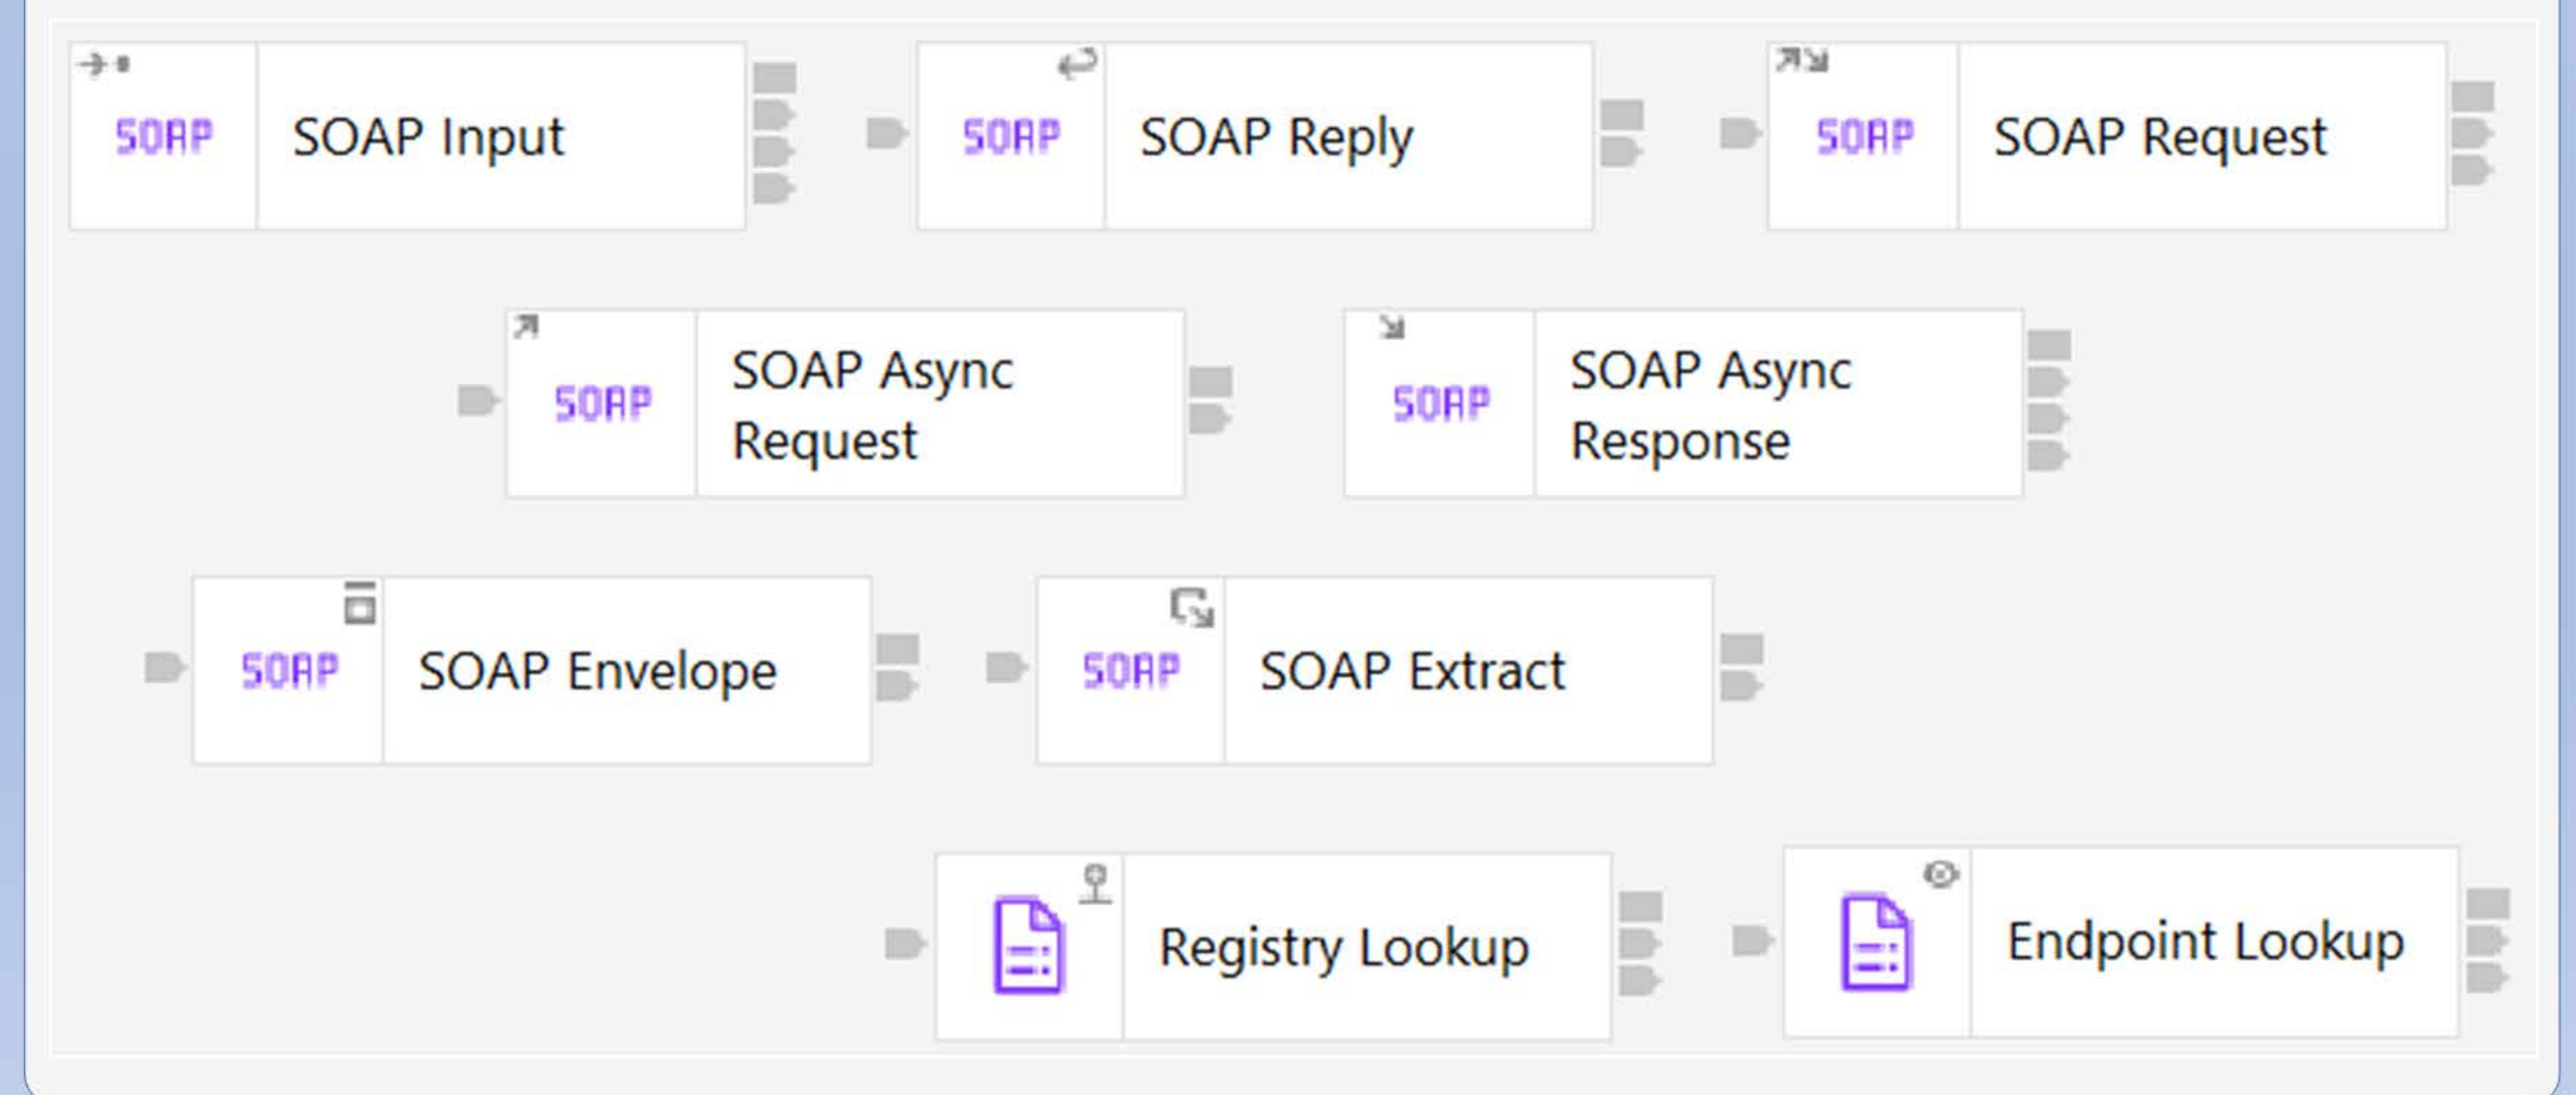

IBM IMS

CORBA

SOAP