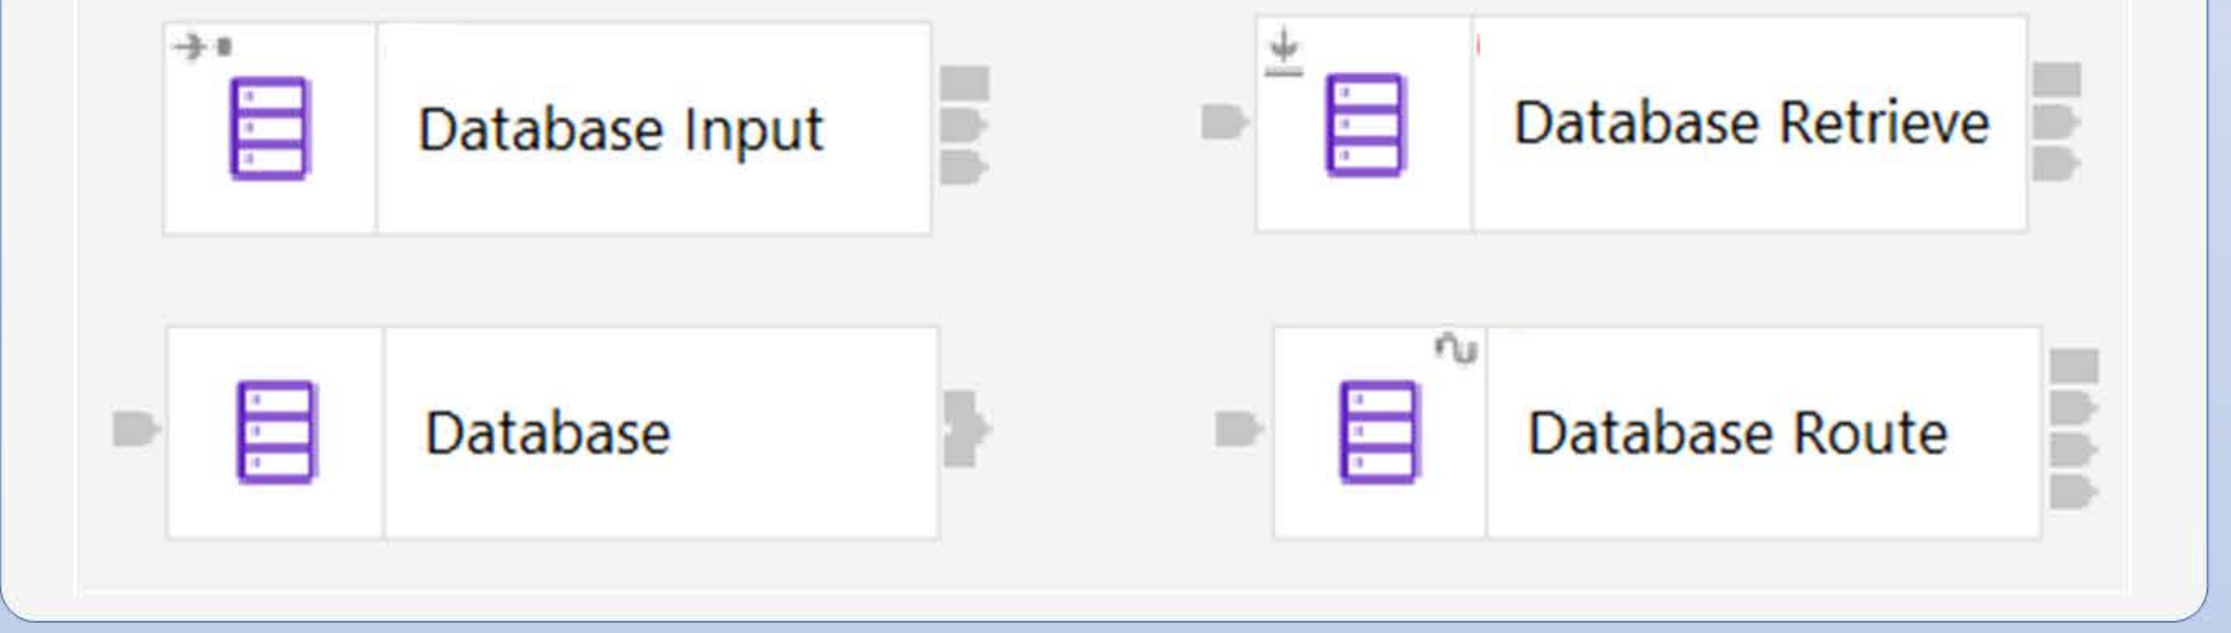

The IBM App Connect Enterprise v12 Message Flow Connector Nodes

REST

IBM ODM

File

LoopBack

Kafka

HTTP

SAP

IBM MQ

JMS

Database

TCPIP

IBM IMS

CORBA

SOAP

IBM Sterling C:D

IBM CICS

Oracle JDEdwards

MQTT

Oracle PeopleSoft

Oracle Siebel

Email

TxMQ
IMAGINE. TRANSFORM. ENGAGE.

Architecture Consulting
Software EOS Support
Software Development Services
Managed Services
Migrations
Modernization
Upgrades

Looking for more?
We work hard to provide our partners with the best information, tools, and resources to make your job easier.

Visit us at TxMQ.com anytime to see all of the resources, articles, webinars, and blogs meant to keep you informed.

info@TxMQ.com
www.TxMQ.com
(716) 636-0070