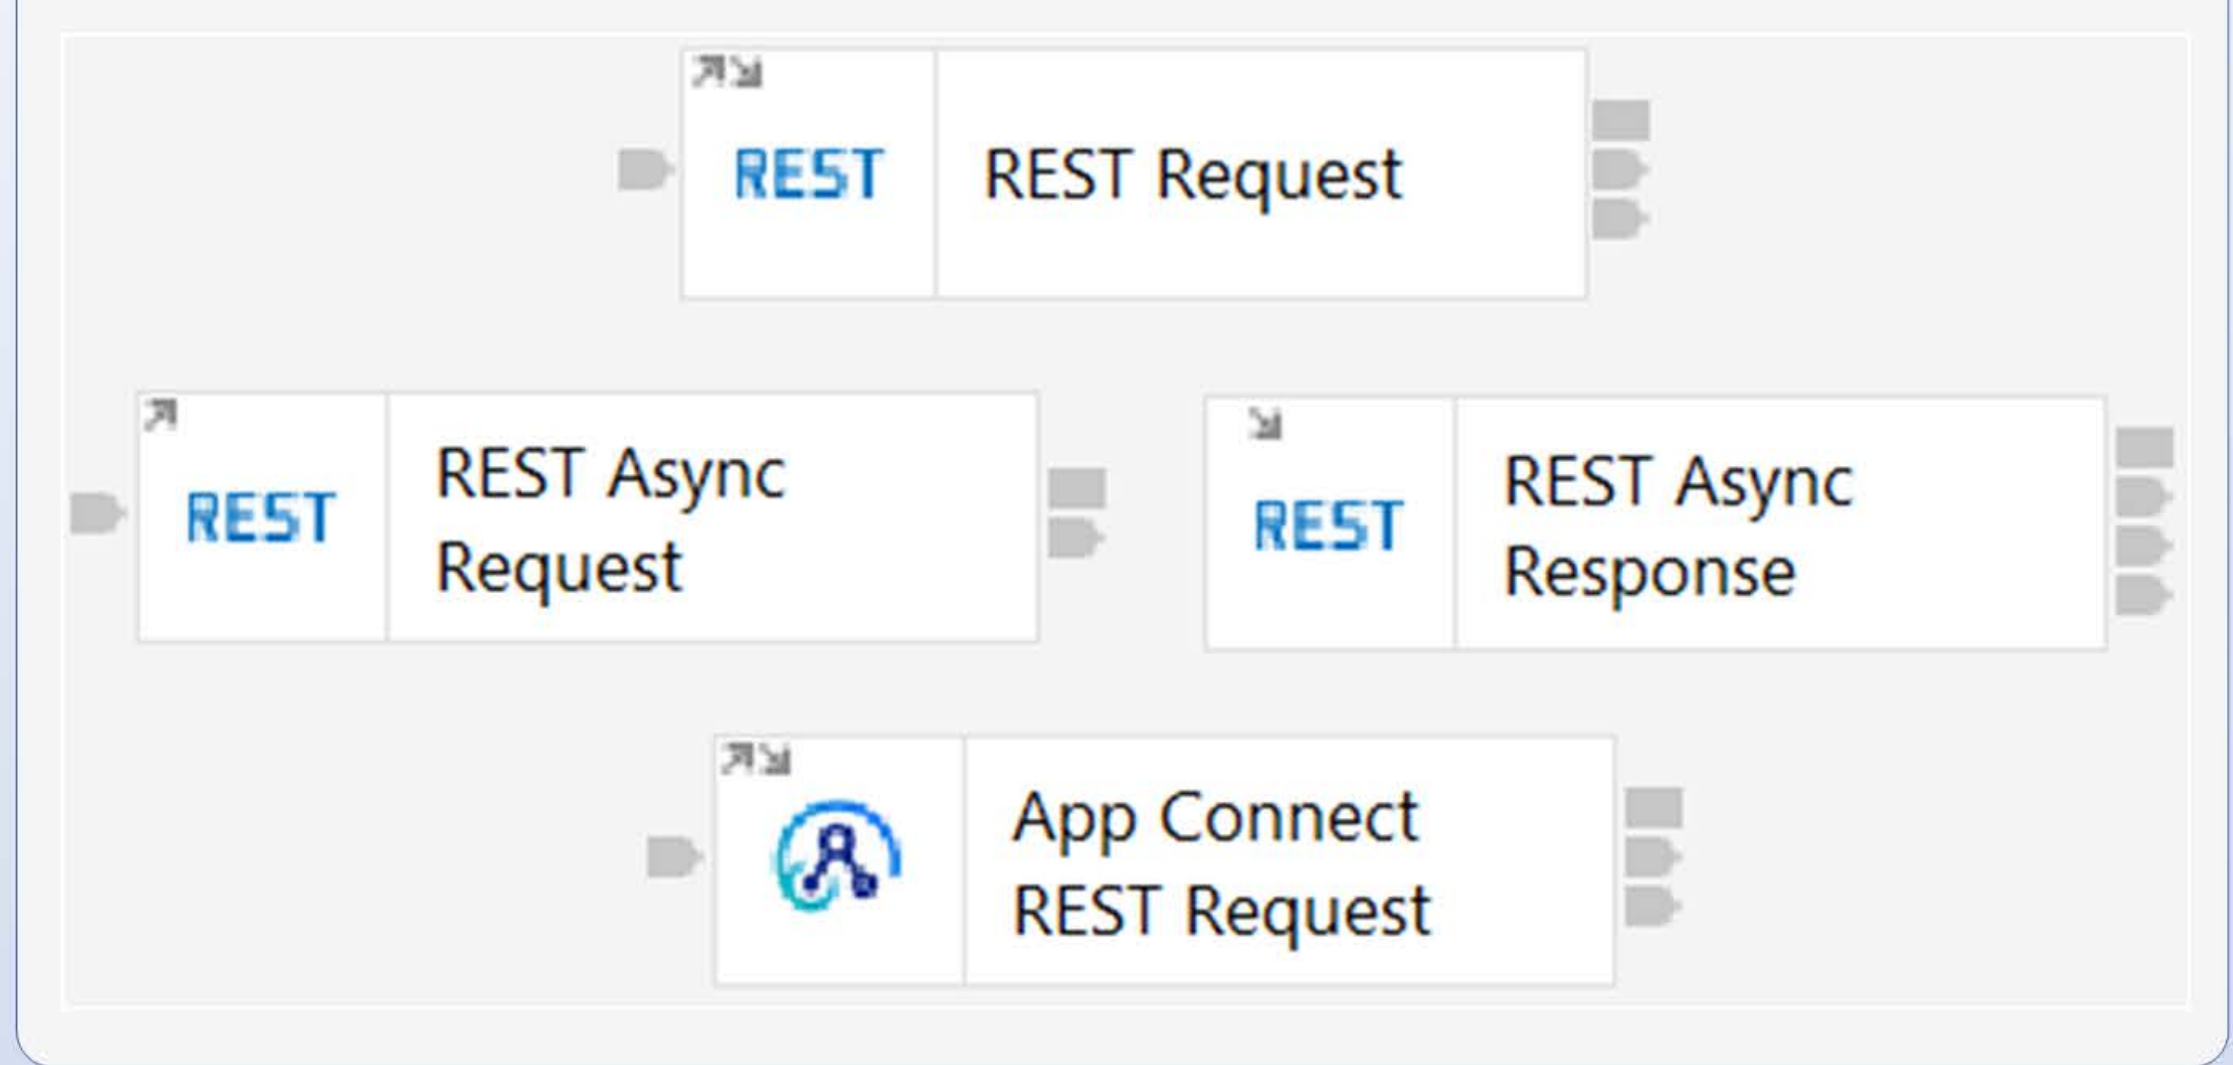

The IBM App Connect Enterprise v12 Message Flow Connector Nodes

REST

IBM ODM

File

LoopBack

Kafka

HTTP

SAP