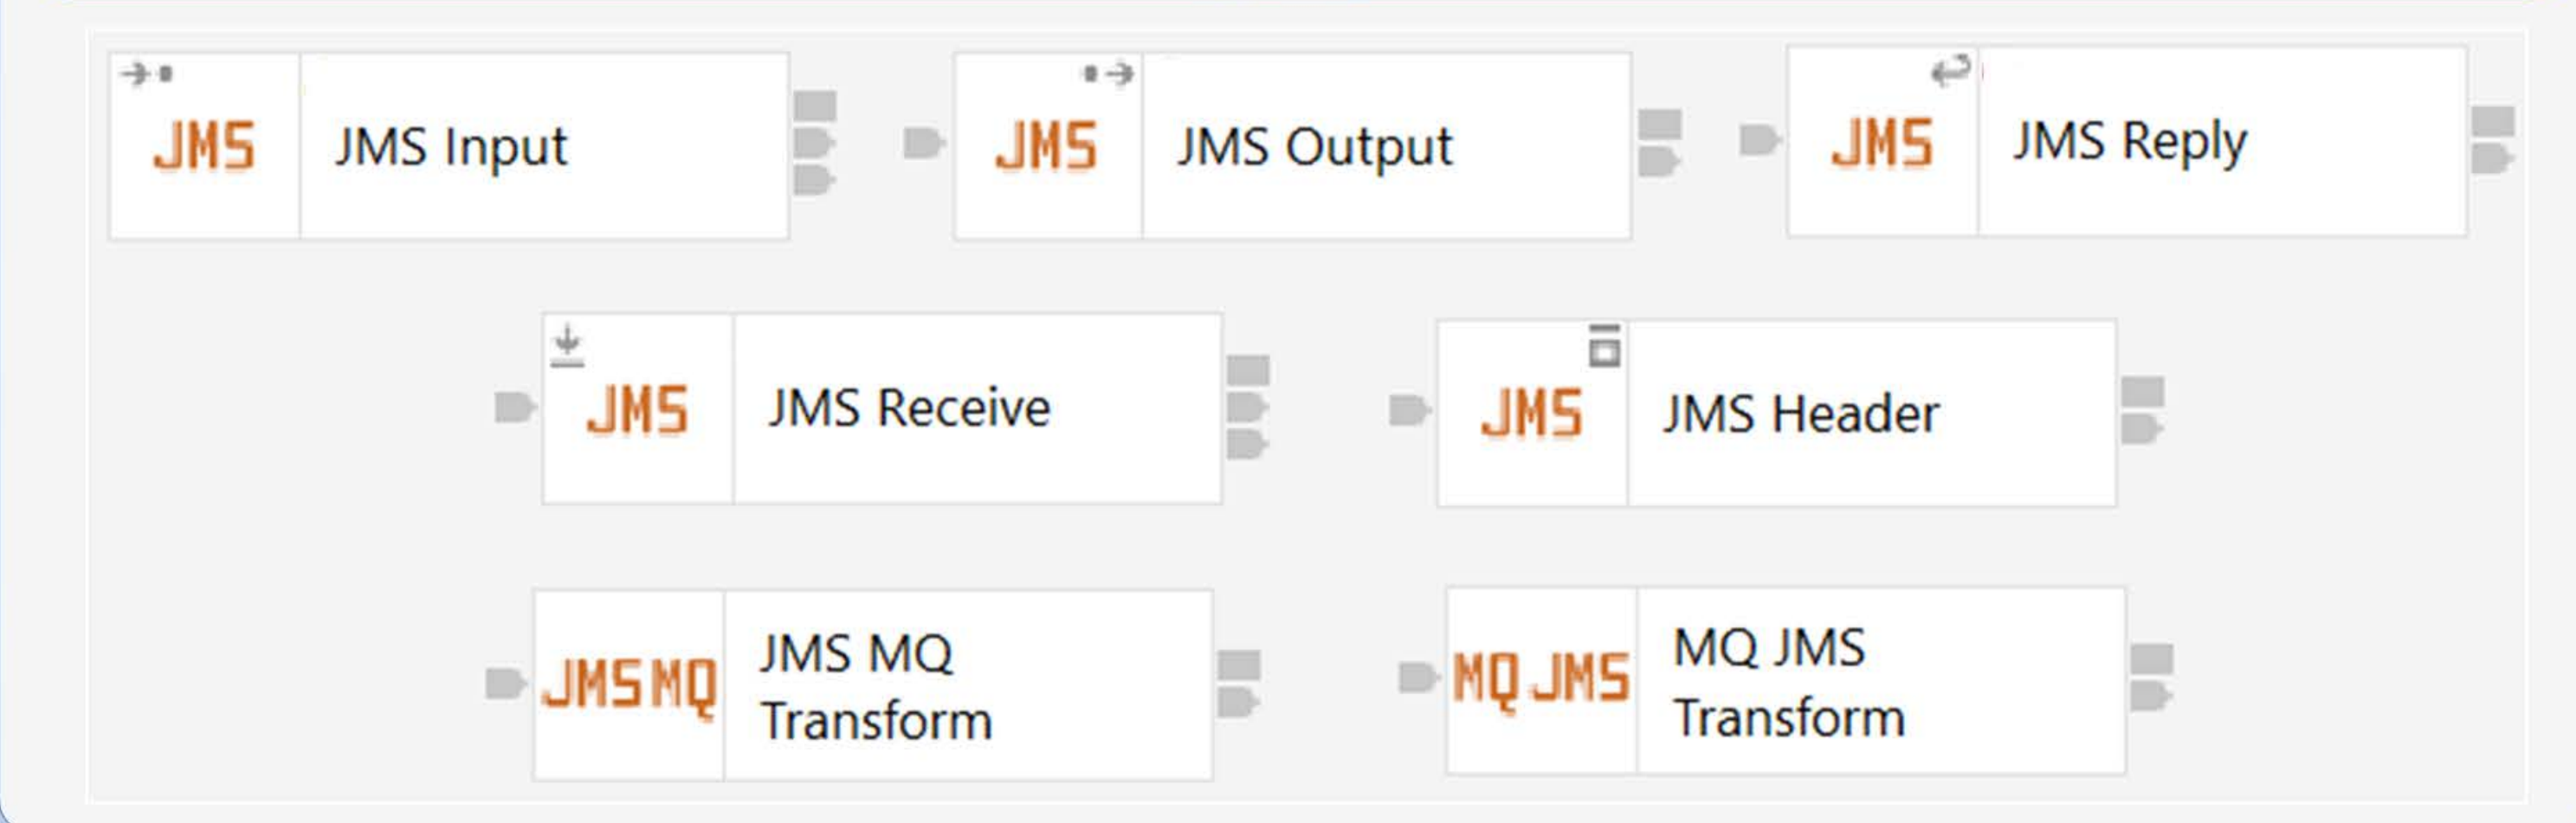

The IBM App Connect Enterprise v12 Message Flow Connector Nodes

REST

IBM ODM

File

LoopBack

Kafka

HTTP

SAP

IBM MQ

JMS

Database

TCPIP

IBM IMS

CORBA

SOAP

IBM Sterling C:D

IBM CICS

Oracle JDEdwards

MQTT

Oracle PeopleSoft

Oracle Siebel

Email

TxMQ
IMAGINE. TRANSFORM. ENGAGE.

Architecture Consulting
Software EOS Support
Software Development Services
Managed Services
Migrations
Modernization
Upgrades

Looking for more?
We work hard to provide our partners with the best information, tools, and resources to make your job easier.

Visit us at TxMQ.com anytime to see all of the resources, articles, webinars, and blogs meant to keep you informed.

info@TxMQ.com
www.TxMQ.com
(716) 636-0070